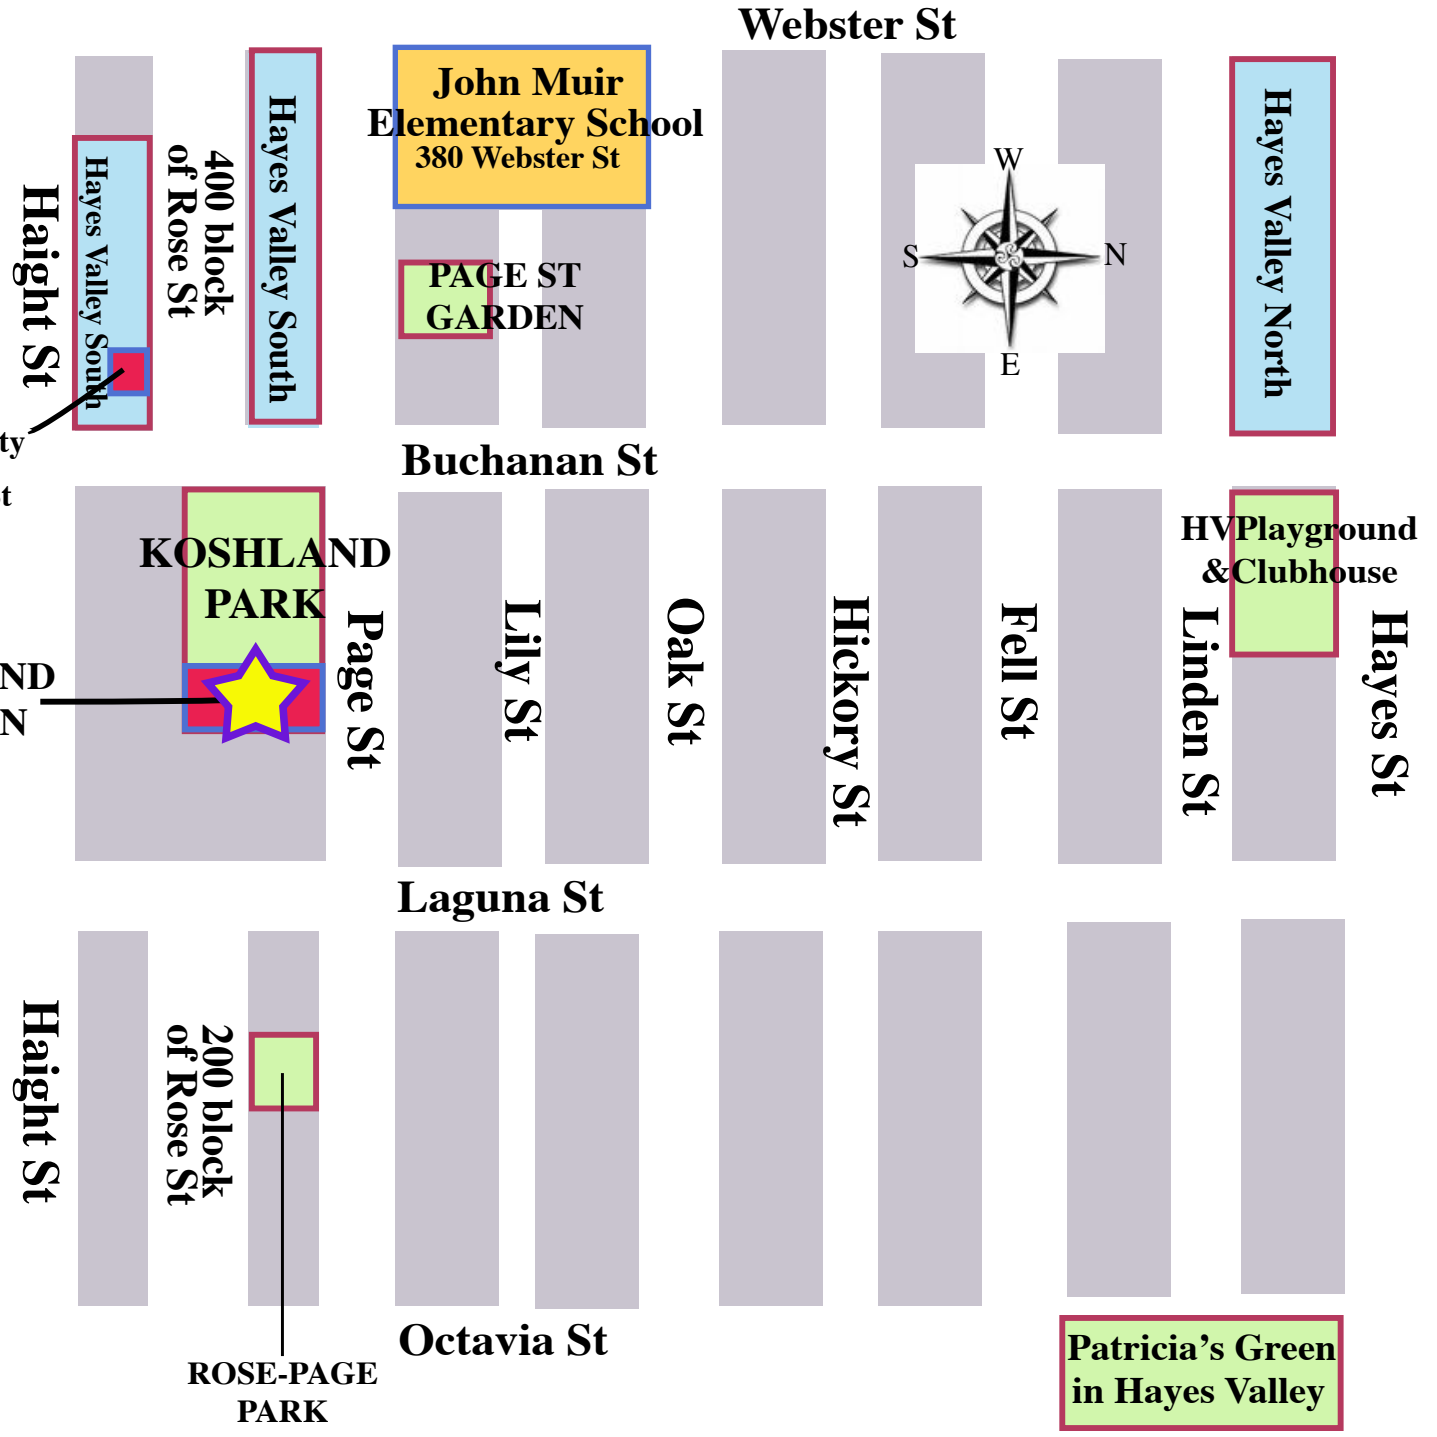

**MAP TO
COMMUNITYGROWS
PROGRAMS IN
KOSHLAND PARK**

Community Room
403 Rose St

KOSHLAND
GARDEN

**John Muir
Elementary School
380 Webster St**

**PAGE ST
GARDEN**

**KOSHLAND
PARK**

Page St

Lily St

Oak St

Hickory St

Fell St

HV Playground
& Clubhouse

Linden St

Hayes St

Laguna St

Haight St